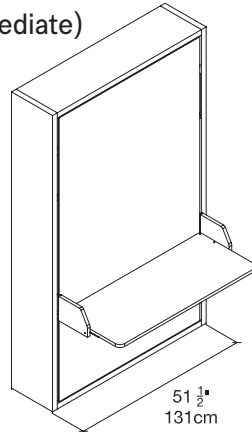

Altea Board

Vertical Single or Intermediate Wall Bed with Desk

Altea Board

Toronto
Vancouver
San Francisco
Seattle
Calgary
Los Angeles
New York City

SPECS

Altea Board 90 (single)

Altea Board 120 (intermediate)

ALSO AVAILABLE

Altea (90 or 120)

Altea Sofa (90 or 120)

Altea Work (90 or 120)

FINISHES / OPTIONS

Book versions: bed casing depth of 24 1/2" (62.3cm) with 3 interior shelves. Components available in a wide variety of VOC-free matte lacquers and melamine finishes. Three exclusive mattress options. Mattress for 90 Plain/Sofa 33 1/2" x 77 1/2" x 7" | 85 x 197 x 18 cm. Mattress for 120 Plain/Sofa 45 1/4" x 77 1/2" x 7" | 115 x 197 x 18 cm. Interior LED lighting available.