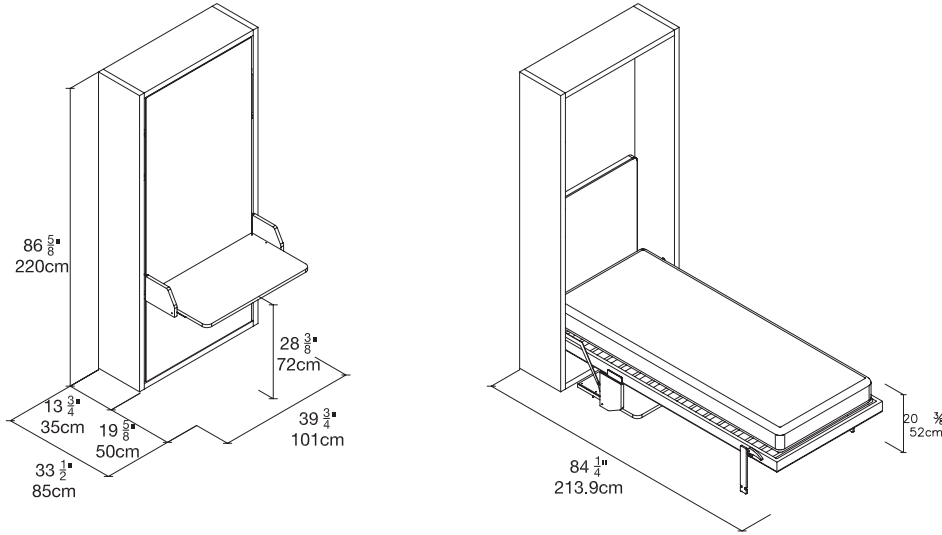

Altea Board

Vertical Single or Intermediate Wall Bed with Desk

Altea Board

Toronto
Vancouver
San Francisco
Seattle
Calgary
Los Angeles
New York City

SPECS

Altea Board 90 (single)

Altea Board 120 (intermediate)

ALSO AVAILABLE

Altea (90 or 120)

Altea Sofa (90 or 120)

Altea Work (90 or 120)

FINISHES / OPTIONS

Book versions: bed casing depth of 24 1/2" (62.3cm) with 3 interior shelves. Components available in a wide variety of VOC-free matte lacquers and melamine finishes. Three exclusive mattress options. Mattress for 90 Plain/Sofa 33 1/2" x 77 1/2" x 7" | 85 x 197 x 18 cm. Mattress for 120 Plain/Sofa 45 1/4" x 77 1/2" x 7" | 115 x 197 x 18 cm. Interior LED lighting available.