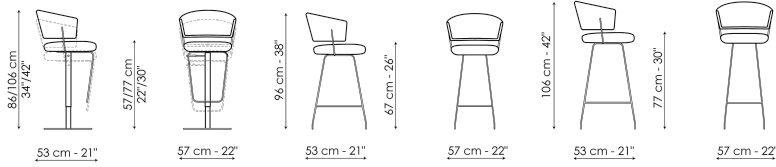

Bahía too - swivel base

Width: 57cm

Depth: 53cm

Height: 86/106cm

Bahía too H 67

Width: 57cm

Depth: 53cm

Height: 96cm

Bahía too H 77

Width: 57cm

Depth: 53cm

Height: 106cm

Cover

Eco Leather

Leather

Fabric - 900