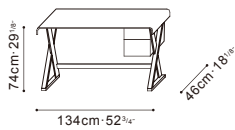

BETTY

C0500094 Desk

Available in:

Grey Oak