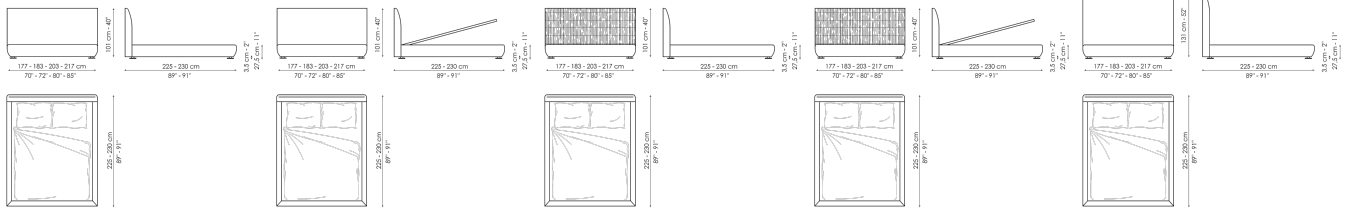

BONALDO

Bloom

Bloom is a double bed with a sophisticated aesthetic that arises from the combination of a soft structure and a simple headboard, slightly curved in the upper part. It is the latter element that distinguishes the many models in the series: Bloom, Bloom hi (with a high headboard), Bloom ego (with a headboard embellished with vertical striped quilting) and Bloom hi ego (with a high

Data sheet

Bloom

Width: 177-183-203-217cm

Depth: 225-230cm

Height: 101cm

Bloom open

Width: 177-183-203-217cm

Depth: 225-230cm

Height: 101cm

Bloom ego

Width: 177-183-203-217cm

Depth: 225-230cm

Height: 101cm

Bloom ego open

Width: 177-183-203-217cm

Depth: 225-230cm

Height: 101cm

Bloom hi

Width: 177-183-203-217cm

Depth: 225-230cm

Height: 131cm

Bloom hi open

Width: 177-183-203-217cm

Depth: 225-230cm