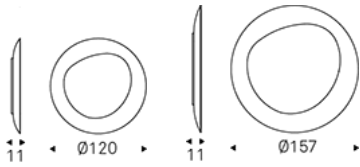

COSMOS

Design: Lorenzo Remedi

Product description

Wall mirror in fumé or bronze mirrored glass.

COSMOS

Design: Lorenzo Remedi

Dimension

COSMOS