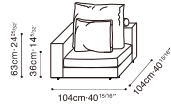

CLOUDS

CLOUDS

C0102208 + C0102210 + C0102203 + C0102211

C0102201 + C0102210x2 + C0102203 + C0102211

LOUDS STOCK COMPONENTS

C0102201
Corner Sofa

*Corner sofa can serve as either a LAF or RAF Sofa

C0102203 / C0102204
LAF Sofa / RAF Sofa

*Sofa can rotate 90 degrees to create a chaise piece

C0102210
Armless Sofa

C0102211
Ottoman

C0102207
RAF Bumper Sofa

C0102208
LAF Bumper Sofa

SAMPLE CONFIGURATIONS

C0102203 + C0102204

C0102210 + C0102211 + C0102203 + C0102204