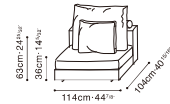

CLOUDS

CLOUDS

C0102208 + C0102210 + C0102203 + C0102211

C0102201 + C0102210x2 + C0102203 + C0102211

LOUDS STOCK COMPONENTS

C0102201
Corner Sofa

*Corner sofa can serve as either a LAF or RAF Sofa

C0102203 / C0102204
LAF Sofa / RAF Sofa

*Sofa can rotate 90 degrees to create a chaise piece

C0102210
Armless Sofa

C0102211
Ottoman

C0102207
RAF Bumper Sofa

C0102208
LAF Bumper Sofa

SAMPLE CONFIGURATIONS

C0102203 + C0102204

C0102210 + C0102211 + C0102203 + C0102204