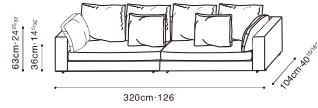

CLOUDS

CLOUDS

C0102208 + C0102210 + C0102203 + C0102211

C0102201 + C0102210x2 + C0102203 + C0102211

LOUDS STOCK COMPONENTS

C0102201
Corner Sofa

*Corner sofa can serve as either a LAF or RAF Sofa

C0102203 / C0102204
LAF Sofa / RAF Sofa

*Sofa can rotate 90 degrees to create a chaise piece

C0102210
Armless Sofa

C0102211
Ottoman

C0102207
RAF Bumper Sofa

C0102208
LAF Bumper Sofa

SAMPLE CONFIGURATIONS

C0102203 + C0102204

C0102210 + C0102211 + C0102203 + C0102204