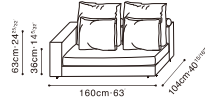

CLOUDS

CLOUDS

C0102208 + C0102210 + C0102203 + C0102211

C0102201 + C0102210x2 + C0102203 + C0102211

LOUDS STOCK COMPONENTS

C0102201
Corner Sofa

*Corner sofa can serve as either a LAF or RAF Sofa

C0102203 / C0102204
LAF Sofa / RAF Sofa

*Sofa can rotate 90 degrees to create a chaise piece

C0102210
Armless Sofa

C0102211
Ottoman

C0102207
RAF Bumper Sofa

C0102208
LAF Bumper Sofa

SAMPLE CONFIGURATIONS

C0102203 + C0102204

C0102210 + C0102211 + C0102203 + C0102204