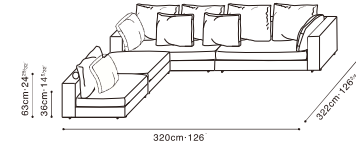

CLOUDS

CLOUDS

C0102208 + C0102210 + C0102203 + C0102211

C0102201 + C0102210x2 + C0102203 + C0102211

LOUDS STOCK COMPONENTS

C0102201
Corner Sofa

*Corner sofa can serve as either a LAF or RAF Sofa

C0102203 / C0102204
LAF Sofa / RAF Sofa

*Sofa can rotate 90 degrees to create a chaise piece

C0102210
Armless Sofa

C0102211
Ottoman

C0102207
RAF Bumper Sofa

C0102208
LAF Bumper Sofa

SAMPLE CONFIGURATIONS

C0102203 + C0102204

C0102210 + C0102211 + C0102203 + C0102204