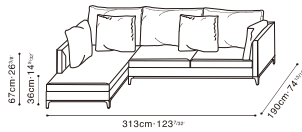

C0102112 + C0102109