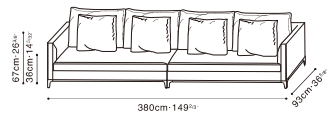

SAMPLE CONFIGURATIONS

C0102106 + C0102107