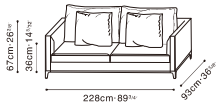

CRESCENT

CRESCENT STOCK COMPONENTS

C0102103
Sofa

C0102106 / C0102107
LAF Sofa / RAF Sofa

C0102108 / C0102109
LAF Sofa / RAF Sofa

C0102112 / C0102113
LAF Chaise / RAF Chaise

Darkened Steel Base, Available in:

Heather Wheat (D)
07238-2A

Basketweave Mink (D)
A893-2A

*With the Crescent Sofa series the back thickness is thinner than the arm thickness. Please be mindful when creating configurations.

SAMPLE CONFIGURATIONS