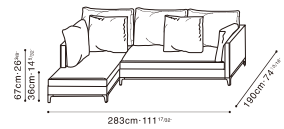

C0102112 + C0102107

(D) 07238-2A

(D) A893-2A

C0102103 Sofa	•	•
C0102106 / C0102107 LAF Sofa / RAF Sofa	•	•
C0102108 / C0102109 LAF Sofa / RAF Sofa	•	•
C0102112 / C0102113 LAF Chaise / RAF Chaise	•	•