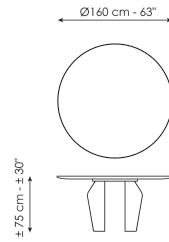

Data sheet

Width: 200cm
Depth: 108cm
Height: ± 75cm

Width: 250cm
Depth: 112cm
Height: ± 75cm

Width: 280cm
Depth: 115cm
Height: ± 75cm

Width: 300cm
Depth: 120cm
Height: ± 75cm

Width: 300cm
Depth: 140cm
Height: ± 75cm

Width: 140cm
Depth: 140cm
Height: ± 75cm

Width: 160cm
Depth: 160cm
Height: ± 75cm

Width: 180cm
Depth: 180cm
Height: ± 75cm

Barrel-shaped top

Ceramic

Mat ceramic
Ardesia grey

Glossy ceramic
Calacatta

Silk finish ceramic
Calacatta macchia
vecchia