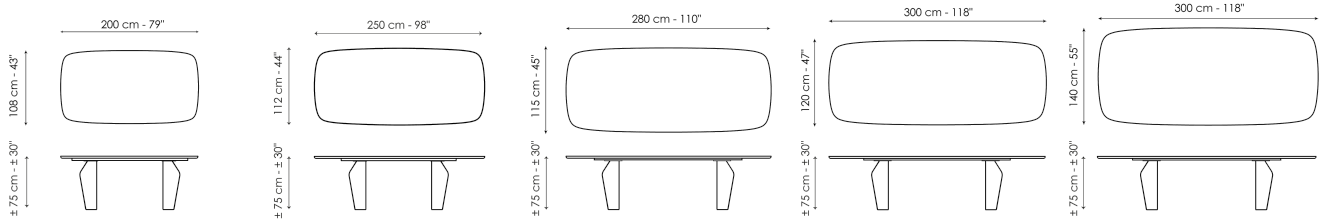

BONALDO

Flame, Flame Wood

Designer: Gino Carollo

Flame's main features are its harmonious shapes and light, sinuous volumes. The top, which is visibly suspended, is fully usable thanks to the position of the double base designed to optimize the overall space. Form and function are perfectly expressed in this table: the extensive customization options allow you

Data sheet

Width: 200cm
Depth: 108cm
Height: ± 75cm

Width: 250cm
Depth: 112cm
Height: ± 75cm

Width: 280cm
Depth: 115cm
Height: ± 75cm

Width: 300cm
Depth: 120cm
Height: ± 75cm

Width: 300cm
Depth: 140cm
Height: ± 75cm

Width: 140cm
Depth: 140cm
Height: ± 75cm

Width: 160cm
Depth: 160cm
Height: ± 75cm

Width: 180cm
Depth: 180cm
Height: ± 75cm

Barrel-shaped top

Ceramic

Mat ceramic
Ardesia grey

Glossy ceramic
Calacatta

Silk finish ceramic
Calacatta macchia
vecchia