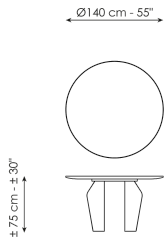

Data sheet

Width: 200cm
Depth: 108cm
Height: ± 75cm

Width: 250cm
Depth: 112cm
Height: ± 75cm

Width: 280cm
Depth: 115cm
Height: ± 75cm

Width: 300cm
Depth: 120cm
Height: ± 75cm

Width: 300cm
Depth: 140cm
Height: ± 75cm

Width: 140cm
Depth: 140cm
Height: ± 75cm

Width: 160cm
Depth: 160cm
Height: ± 75cm

Width: 180cm
Depth: 180cm
Height: ± 75cm

Barrel-shaped top

Ceramic

Mat ceramic
Ardesia grey

Glossy ceramic
Calacatta

Silk finish ceramic
Calacatta macchia
vecchia