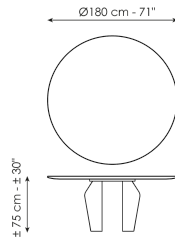

Data sheet

Width: 200cm
Depth: 108cm
Height: ± 75cm

Width: 250cm
Depth: 112cm
Height: ± 75cm

Width: 280cm
Depth: 115cm
Height: ± 75cm

Width: 300cm
Depth: 120cm
Height: ± 75cm

Width: 300cm
Depth: 140cm
Height: ± 75cm

Width: 140cm
Depth: 140cm
Height: ± 75cm

Width: 160cm
Depth: 160cm
Height: ± 75cm

Width: 180cm
Depth: 180cm
Height: ± 75cm

Barrel-shaped top

Ceramic

Mat ceramic
Ardesia grey

Glossy ceramic
Calacatta

Silk finish ceramic
Calacatta macchia
vecchia