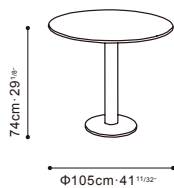

HANNA

C0600035 Table

White Metal Base, Top Available in:

Carrara Marble

Darkened Steel Base, Top Available in:

Mystique Brown Marble