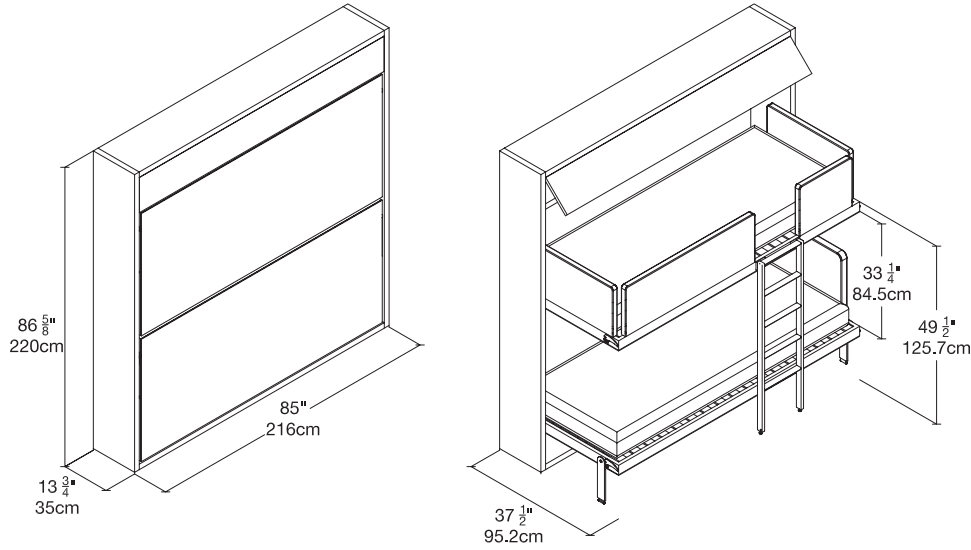

Kali Duo

Single Horizontal Bunk Beds

Kali Duo

Toronto
Vancouver
San Francisco
Seattle
Calgary
Los Angeles
New York City

SPECS

ALSO AVAILABLE

Kali Duo Board

Kali Duo Sofa

FINISHES / OPTIONS

Components available in a wide variety of VOC-free matte lacquers and melamine finishes. Available without upper tilt-up door height of 76 1/2" | 194.3cm. Three exclusive mattress options. Mattress for Top Plain/Board/Sofa 31 1/2" x 76 3/4" x 6 1/4" | 80 x 195 x 16 cm. Mattress for Bottom Plain/Board/Sofa 31 1/2" x 75 1/2" x 7" | 80 x 192 x 18 cm. Interior LED lighting available. Flip-up headboard.