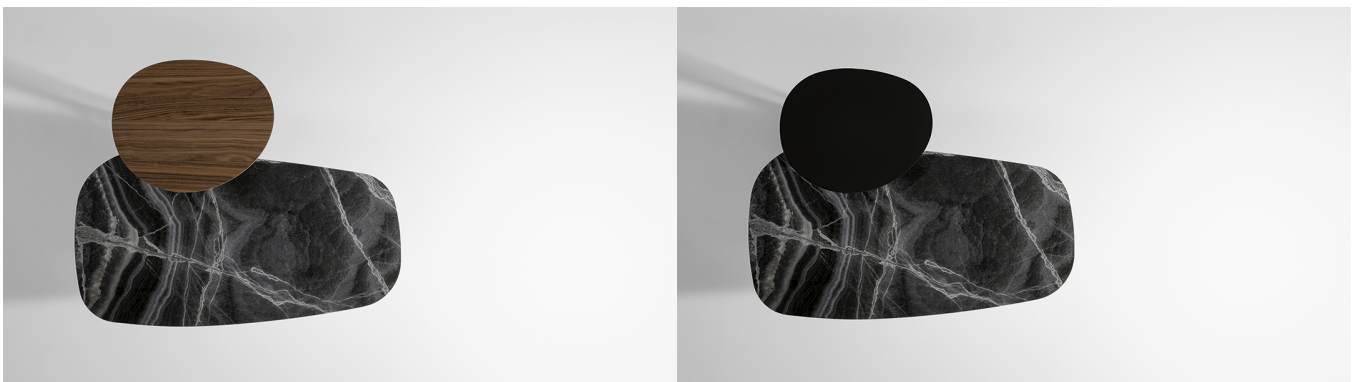

BONALDO

Kumo

Designer: Mauro Lipparini

To create these coffee tables, architect Mauro Lipparini focused on a minimalist design and combined the bold geometric shape of the metal support with the curved contours of the tops, available in a variety of finishes, creating a formal

contrast expressed with the utmost lightness. They are perfect either positioned in the middle of the room or to the side of the sofa.

Data sheet

Kumo 53 high
Width: 53/55cm
Depth: 44/46cm
Height: 52/55cm