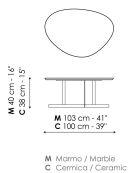

contrast expressed with the utmost lightness. They are perfect either positioned in the middle of the room or to the side of the sofa.

Data sheet

Kumo 53 high
Width: 53/55cm
Depth: 44/46cm
Height: 52/55cm

Kumo 53 low
Width: 53/55cm
Depth: 44/46cm
Height: 45/48cm

Kumo 100
Width: 100/103cm
Depth: 70/73cm
Height: 38/40cm

Kumo 120
Width: 120cm
Depth: 65cm
Height: 31/33cm

Kumo 151
Width: 151cm
Depth: 68cm
Height: 31/33cm