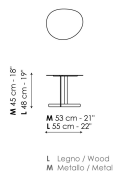

contrast expressed with the utmost lightness. They are perfect either positioned in the middle of the room or to the side of the sofa.

Data sheet

Kumo 53 high
Width: 53/55cm
Depth: 44/46cm
Height: 52/55cm

Kumo 53 low
Width: 53/55cm
Depth: 44/46cm
Height: 45/48cm

Kumo 100
Width: 100/103cm
Depth: 70/73cm
Height: 38/40cm

Kumo 120
Width: 120cm
Depth: 65cm
Height: 31/33cm

Kumo 151
Width: 151cm
Depth: 68cm
Height: 31/33cm