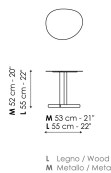

contrast expressed with the utmost lightness. They are perfect either positioned in the middle of the room or to the side of the sofa.

Data sheet

Kumo 53 high
Width: 53/55cm
Depth: 44/46cm
Height: 52/55cm

Kumo 53 low
Width: 53/55cm
Depth: 44/46cm
Height: 45/48cm

Kumo 100
Width: 100/103cm
Depth: 70/73cm
Height: 38/40cm

Kumo 120
Width: 120cm
Depth: 65cm
Height: 31/33cm

Kumo 151
Width: 151cm
Depth: 68cm
Height: 31/33cm