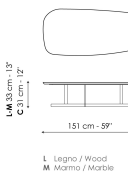

contrast expressed with the utmost lightness. They are perfect either positioned in the middle of the room or to the side of the sofa.

Data sheet

Kumo 53 high
Width: 53/55cm
Depth: 44/46cm
Height: 52/55cm

Kumo 53 low
Width: 53/55cm
Depth: 44/46cm
Height: 45/48cm

Kumo 100
Width: 100/103cm
Depth: 70/73cm
Height: 38/40cm

Kumo 120
Width: 120cm
Depth: 65cm
Height: 31/33cm

Kumo 151
Width: 151cm
Depth: 68cm
Height: 31/33cm