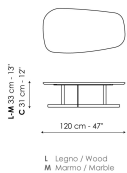

contrast expressed with the utmost lightness. They are perfect either positioned in the middle of the room or to the side of the sofa.

Data sheet

Kumo 53 high
Width: 53/55cm
Depth: 44/46cm
Height: 52/55cm

Kumo 53 low
Width: 53/55cm
Depth: 44/46cm
Height: 45/48cm

Kumo 100
Width: 100/103cm
Depth: 70/73cm
Height: 38/40cm

Kumo 120
Width: 120cm
Depth: 65cm
Height: 31/33cm

Kumo 151
Width: 151cm
Depth: 68cm
Height: 31/33cm