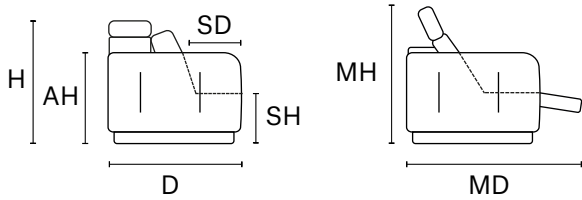

REV. 002 DEL 28/10/2020 | Pag. 2 of 2

D 44" MD 67" H 33" AH 26" SH 19" SD 23" MH 41"

MAXI SEAT (version of the group have the same seat width)

W 86"
V106+V108 SOFA MAXI RCL
ELECTRIC HEAD-FOOT

W 43"
V106 LHF ARMCHAIR MAXI RECLINER
HEAD AND FOOT
V 121 LHF ARMCHAIR MAXI
ONLY ELECTRIC HEADREST