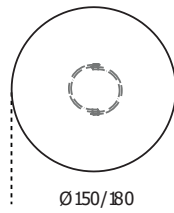

Manto

2020

Table with top in “Colore” Frisé Walnut herringbone wood inlay and 60mm black bevelled edge. Also available with inlay top in “Colore” Frisé Walnut or dark grey Frisé Maple with 60mm bevelled edge in the same finish. Curved base with bright brass button. Available version “total color” with top and curved base with metal button glossy lacquered in the colours Rosso Persia”, “Grigio Londra”, “Nero Giza”, “Bianco Camargue”, “Verde Provenza”, “Blu Pacifico”, “Bordeaux Etruria” or “Rosa Jaipur”. Resting Lazy Susan on request, available in the same finish of the top.

Cm (L x W x H)	Inches (L x W x H)
Ø150 x 73	Ø59¼ x 28¾
Ø180 x 73	Ø71 x 28¾
Lazy Susan	Lazy Susan
Ø70	Ø27¾
Ø100	Ø39½

Bisello nero
Black bevelled

"Total color"

Lazy Susan

Lazy Susan
"total color"

Finishings

Metal