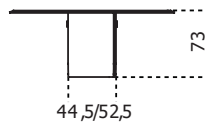

Cm (L x W x H)	Inches (L x W x H)
Ø150 x 73	Ø59¼ x 28¾
Ø180 x 73	Ø71 x 28¾
Lazy Susan	Lazy Susan
Ø70	Ø27¾
Ø100	Ø39½

Bisello nero
Black bevelled

"Total color"

Lazy Susan

Lazy Susan
"total color"

Finishings

Metal