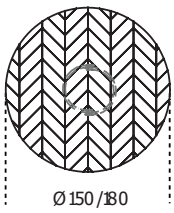

Manto

2020

Table with top in “Colore” Frisé Walnut herringbone wood inlay and 60mm black bevelled edge. Also available with inlay top in “Colore” Frisé Walnut or dark grey Frisé Maple with 60mm bevelled edge in the same finish. Curved base with bright brass button. Available version “total color” with top and curved base with metal button glossy lacquered in the colours Rosso Persia”, “Grigio Londra”, “Nero Giza”, “Bianco Camargue”, “Verde Provenza”, “Blu Pacifico”, “Bordeaux Etruria” or “Rosa Jaipur”. Resting Lazy Susan on request, available in the same finish of the top.

Cm (L x W x H)	Inches (L x W x H)
Ø150 x 73	Ø59¼ x 28¾
Ø180 x 73	Ø71 x 28¾
Lazy Susan	Lazy Susan
Ø70	Ø27¾
Ø100	Ø39½

Bisello nero
Black bevelled

"Total color"

Lazy Susan

Lazy Susan
"total color"

Finishings

Metal