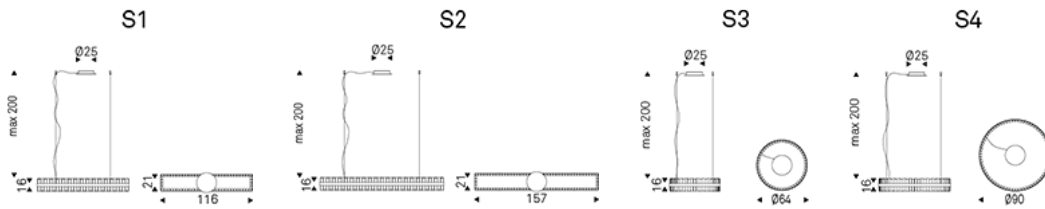

## Product description

Ceiling lamp with satin Nickel steel frame and handmade glass elements. Led lights.

### Dimension

model PHOENIX S2