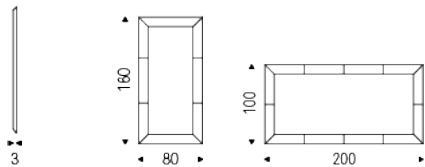

PHOTO

Design: Giorgio Cattelan

Product description

Mirror with frame covered in leather as per sample card. Mirror is equipped with plates for horizontal or vertical installation.

PHOTO

Design: Giorgio Cattelan

Dimension

PHOTO

Design: Giorgio Cattelan

Finishes

leather