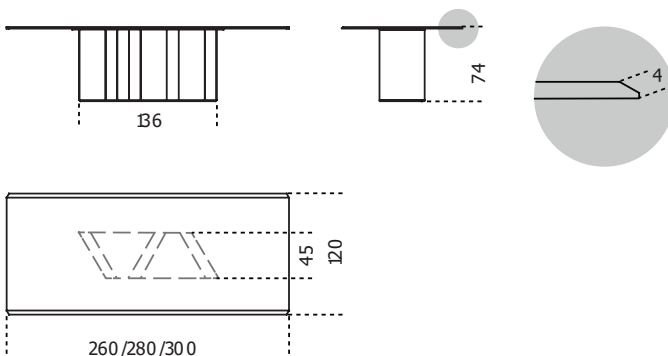

# Platinum

2016

Table with 15mm black painted glass top in the bright or satin version. 40mm bevelled edges on two sides of the top. Wooden base covered with 20mm natural polished Sahara Noir marble and “supermirror” bright stainless steel bottom plate. Also available with 15mm glass top and wooden base covered with 6mm painted glass in the colours black, blue grey or liquorice, in the bright or satin version or painted with the exclusive “Cashmere” brushed finish in the colours gold grey or anthracite.

Cm (L x W x H)	Inches (L x W x H)
260 x 120 x 74	102½ x 47¼ x 29¼
280 x 120 x 74	110¼ x 47¼ x 29¼
300 x 120 x 74	118¼ x 47¼ x 29¼