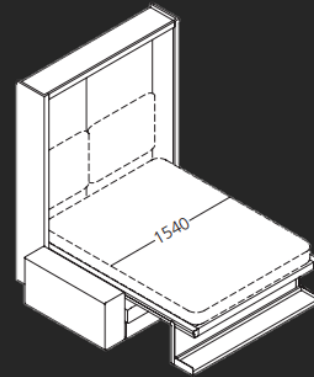

\$2,585.00

Hanging Desk with Flip Door Cabinet

Desk: W94" x D24" x H29" (minor chips)

\$ 850.00

Cabinet: W94" x D12.5" x H16.5"

\$950.00/ set of two

\$1,500.00 for entire unit

- TRANSFORMABLE FURNITURE-

Transformable Bunk Bed (Shelves not included)

85" W x 14--- >36" D x 86.5" H

~~\$7,676.00~~

\$6,122.00

Transformable Bunk Bed (NEW)

85" W x 14--- >36" D x 86.5" H

\$7,020.00

\$5,616.00

Tango Wall Bed
Melamine
134" x 108" x 87" H
\$27,807.00
\$17,526.00

Home office

42.6"W x 13.8"D (34" desk Open)x86.7"H

~~\$4,526.00~~

\$2,000.00

- STOOLS-

Cliff Stool

17.8"W x 18.5"D x 33.2"H