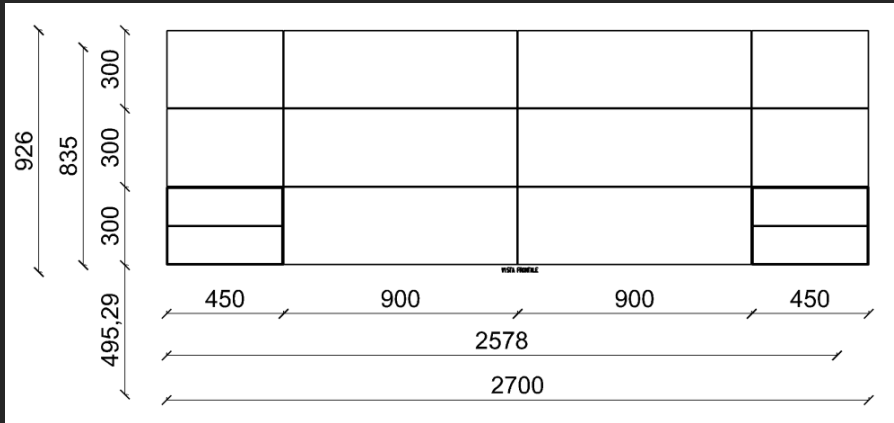

Kitchen Cabinetry Excluding Appliances

Glossy Lacquer and Wood

\$54,690.00

\$28,000.00 (Free counter top if removed without damage)

- NIGHTSTANDS-

Example of the panel system

Measurements in Millimeter

Queen Wall Mounted Headboard W. Nightstands