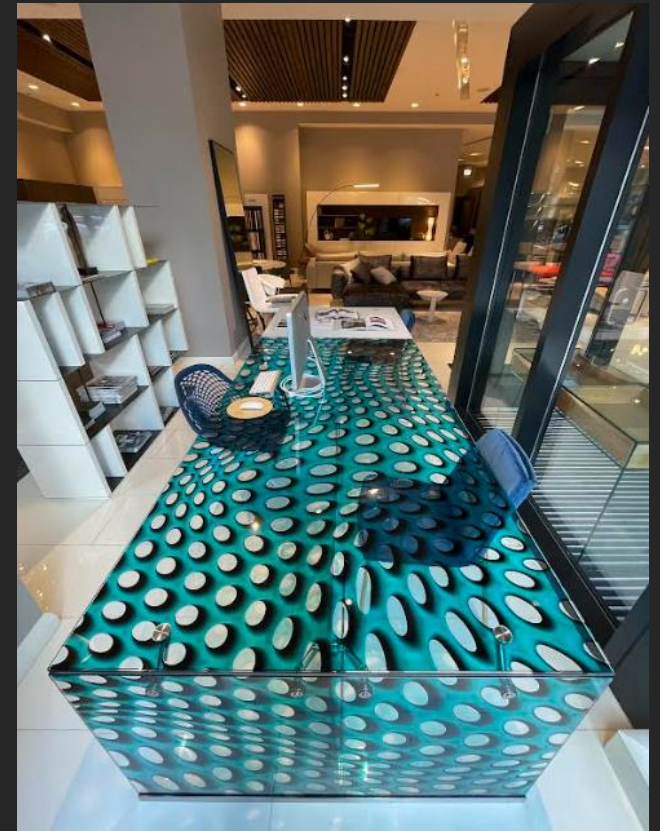

\$362.00 --- Fixed Base

- DESK-

Glass Dining Table
130" x 46" x 29.5"H
\$18,150.00
\$9,075.00

Wally-Transformable Desk

W60" x D6" x H28"

Desk: 53"W x 26"D x 29"H

~~\$2,506.00~~

\$1,450.00