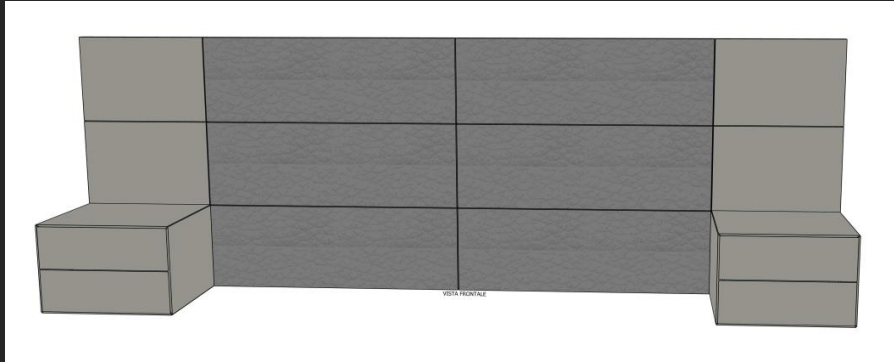

Kitchen Cabinetry Excluding Appliances

Glossy Lacquer and Wood

\$54,690.00

\$28,000.00 (Free counter top if removed without damage)

- NIGHTSTANDS-

Example of the panel system

Measurements in Millimeter

Queen Wall Mounted Headboard W. Nightstands