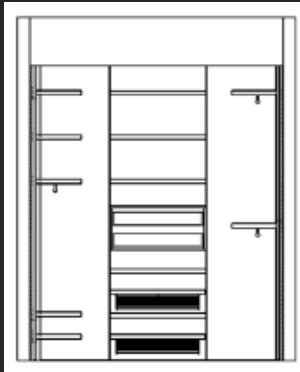

Jesse Sideboard

Metallic lacquer and wood
82.7" W x 18.6" D x 31.5" H

~~\$4,729.00~~

\$3,310.00

- CLOSETS-

Wardrobe with Sliding doors

Lacquer and melamine

78.5" x 25" x 95"H

~~\$6,500.00~~

\$3,985.00

Wardrobe with Sliding doors

Glass and melamine

107" x 25" x 94.3"H

\$10,623.00

\$8,500.00

Left View:

Top View:

Back View:

Right View:

Walk-in closet (Brand new)

91.3"H

~~\$8,707.00~~

\$7,400.00

- SOFA / SECTIONAL-