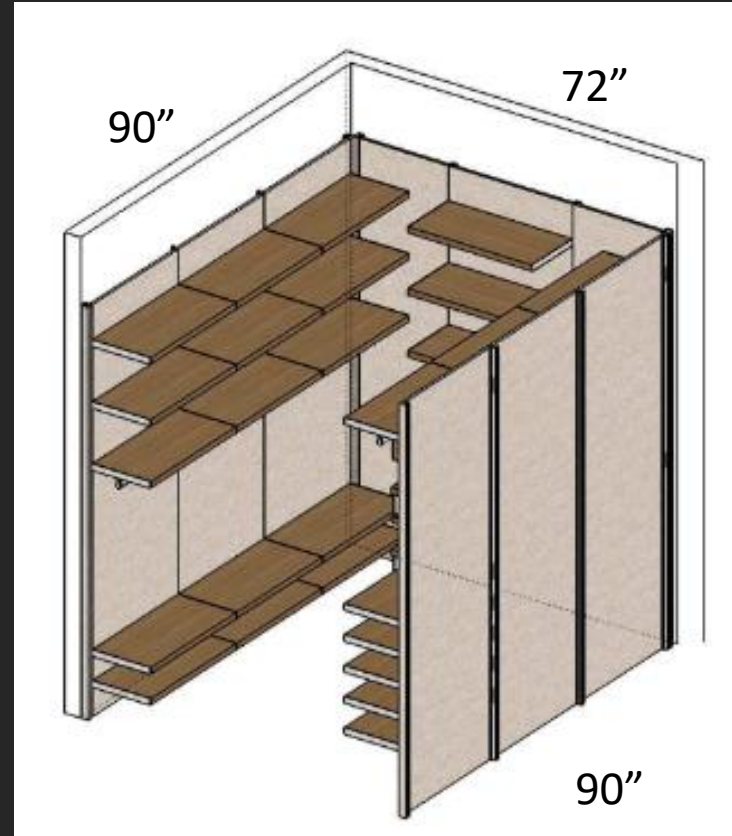

Jesse Sideboard

Metallic lacquer and wood
82.7" W x 18.6" D x 31.5" H

~~\$4,729.00~~

\$3,310.00

- CLOSETS-

Wardrobe with Sliding doors

Lacquer and melamine

78.5" x 25" x 95"H

~~\$6,500.00~~

\$3,985.00

Wardrobe with Sliding doors

Glass and melamine

107" x 25" x 94.3"H

\$10,623.00

\$8,500.00

Left View:

Top View:

Back View:

Right View:

Walk-in closet (Brand new)

91.3"H

~~\$8,707.00~~

\$7,400.00

- SOFA / SECTIONAL-