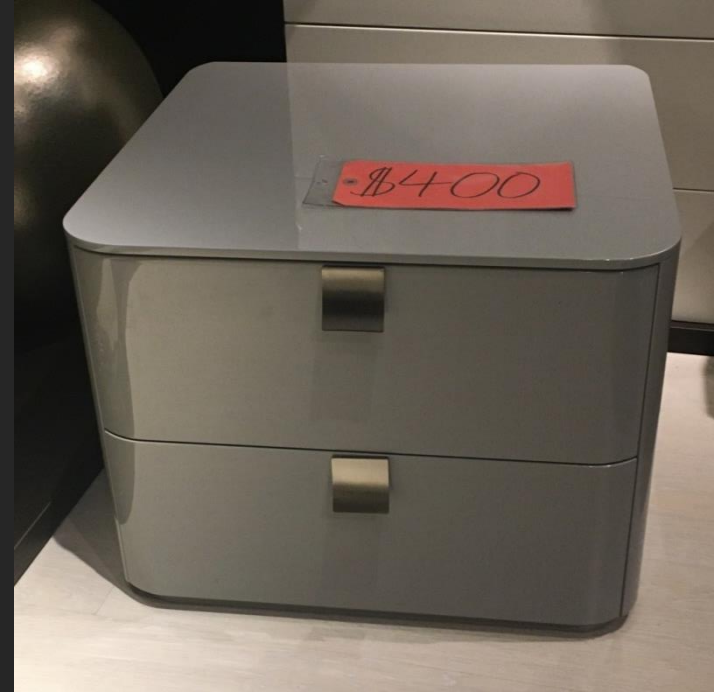

Matt Lacquer And Leather

~~\$2,100.00~~

\$1,600.00

Shade Nightstand
19.75"W x 20.25"D x 21.75"H
~~\$943.00~~
\$495.00

Shade Nightstand
19.75"W x 20.25"D x 21.75"H
~~\$895.00~~
\$595.00

Defile Night Stand
20"W x 20"D x 22.5"H
\$818.00
\$575.00

Defile Night Stand
20"W x 20"D x 15.5"H
\$670.00
\$400.00

Wall hanging Nightstands(Brand new)

24.6"W x 21.4"D x 9.44"H

Ardesia Gloss

~~\$923.00/ pair~~

\$645.00/ pair

Stage Nightstand (Brand new)

20"W x 17.7"D x 20"H

~~\$803.00~~

\$602.00

- SIDEBOARDS-

Frame High Sideboard

84" x 20" x 35" H

~~\$3,429.00~~

\$2,400.00

Dresser

Jesse Sideboard

Metallic lacquer and wood
82.7" W x 18.6" D x 31.5" H

~~\$4,729.00~~

\$3,310.00

- CLOSETS-

Wardrobe with Sliding doors

Lacquer and melamine

78.5" x 25" x 95"H