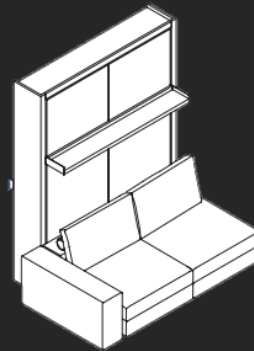

Transformable Bunk Bed (Shelves not included)

85" W x 14--- >36" D x 86.5" H

~~\$7,676.00~~

\$6,122.00

Transformable Bunk Bed (NEW)

85" W x 14--- >36" D x 86.5" H

\$7,020.00

\$5,616.00