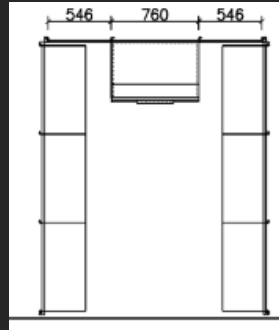

Right View:

Top View: