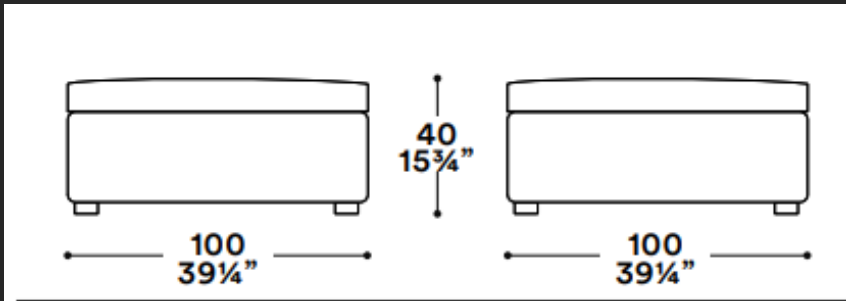

Terence Ottoman

Off- White velvet w. dark wood top

39.25"W x 15.75"H

~~$2,185.00~~

$850.00