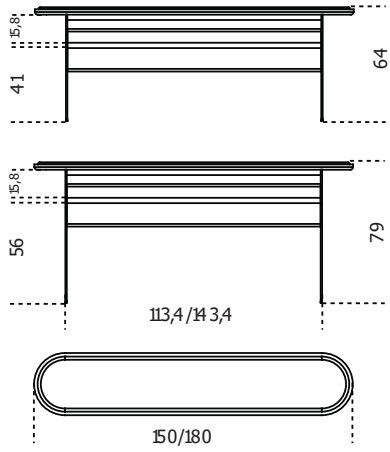

Cm (L x W x H)

Piano in cristallo / Glass top

150 x 35 x 65

150 x 35 x 80

Piano in marmo / Marble top

180 x 35 x 65

180 x 35 x 80

Vassoio portaoggetti / Accessories tray

45 x 20 x 4

Inches (L x W x H)

Piano in cristallo / Glass top

59¼ x 14 x 25¾

59¼ x 14 x 31½

Piano in marmo / Marble top

71 x 14 x 25¾

71 x 14 x 31½

Vassoio portaoggetti / Accessories tray

17¾ x 8 x 1¾

Piano in cristallo
Glass top

Piano in marmo
Marble top

Finishings

Marble

Bianco Carrara

Calacatta Vagli
Oro