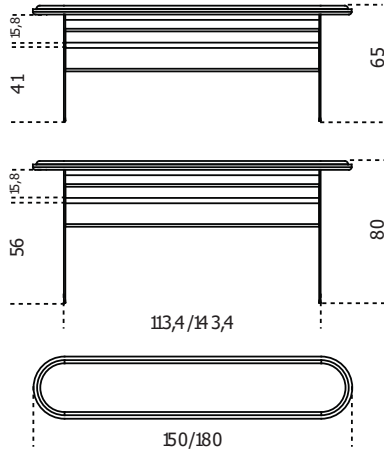

Cm (L x W x H)

Piano in cristallo / Glass top

150 x 35 x 65

150 x 35 x 80

Piano in marmo / Marble top

180 x 35 x 65

180 x 35 x 80

Vassoio portaoggetti / Accessories tray

45 x 20 x 4

Inches (L x W x H)

Piano in cristallo / Glass top

59¼ x 14 x 25¾

59¼ x 14 x 31½

Piano in marmo / Marble top

71 x 14 x 25¾

71 x 14 x 31½

Vassoio portaoggetti / Accessories tray

17¾ x 8 x 1¾

Piano in cristallo
Glass top

Piano in marmo
Marble top

Finishings

Marble

Bianco Carrara

Calacatta Vagli
Oro