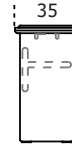

Cm (L x W x H)

Piano in cristallo / Glass top

150 x 35 x 65

150 x 35 x 80

Piano in marmo / Marble top

180 x 35 x 65

180 x 35 x 80

Vassoio portaoggetti / Accessories tray

45 x 20 x 4

Inches (L x W x H)

Piano in cristallo / Glass top

59¼ x 14 x 25¾

59¼ x 14 x 31½

Piano in marmo / Marble top

71 x 14 x 25¾

71 x 14 x 31½

Vassoio portaoggetti / Accessories tray

17¾ x 8 x 1¾

Piano in cristallo
Glass top

Piano in marmo
Marble top

Finishings

Marble

Bianco Carrara

Calacatta Vagli
Oro