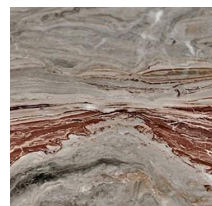

Sensei Console

2023

Console with “deep black” lacquered metal structure and wooden top. Black open pore stained ash shelf and back. Resting on the wooden top, 12mm glass top with half bull-nose grinding in the exclusive finish “Rosso Marte” or painted as per samples in the bright version. Also available with 20mm natural polished Calacatta Vagli Oro marble, brushed Ceppo di Gré®, satin Arabescato Orobico Rosso or brushed Bianco Carrara Gioia. Lounge version height cm 65, available on request. Metal accessories tray covered by leather fard as per samples, on request.

Vassoio portaoggetti / Accessories tray

17¾ x 8 x 1¾

Piano in cristallo
Glass top

Piano in marmo
Marble top

Finishings

Marble

Bianco Carrara

Calacatta Vagli
Oro

Ceppo di Gré

Orobico
Arabescato Rosso

Glass

Bright black

Bright blue-grey

Bright cadet blue

Bright cement

Bright champagne

Bright dark grey

Bright green-grey

Bright liquorice

Bright mink

Bright olive

Bright rose powder

Bright taupe

Bright white