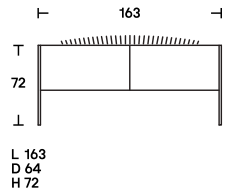

Dimensions

Finishes

Top and doors in matt or glossy lacquer in the colours: black, white, white SW, linen, sand, clay, burgundy, pink, dark green, mustard yellow, brick red and navy blue; eucalyptus, black eucalyptus and dark-stained walnut veneer

Sides in shiny mirrored AISI304 stainless steel.

Interiors in white microembossed finish.

Technical back-end system with back-lighting and cable organization.

Top and doors | Glossy lacquered

LL02	LL09	LL10	LL12	LL15	LL23
LL24	LL20	LL21	LL22	LL25	LL06

Top and doors | Matt lacquered

LO73	LO74	LO75	LO76	LO81	LO91
LO92	LO88	LO89	LO93	LO90	LO72

Top and doors | Wood

ES47	ES48	ES59			

Sides

MT01