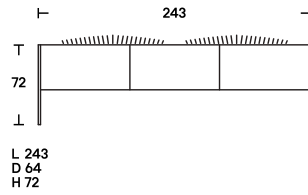

Steel

Year	2001
Designer	Lodovico Acerbis, Gabriele & Oscar Buratti

In a unique collaboration, award-winning designer Gabriele Buratti and Acerbis' own Lodovico Acerbis created this unusually wide sideboard, emphasized by a minimalist structure that rests on two ephemerally thin side panels in mirror-polished steel, and bathed in light diffused by a matte methacrylate strip set into the top, with an illuminated interior and base as well.

Dimensions

Finishes

Top and doors in matt or glossy lacquer in the colours: black, white, white SW, linen, sand, clay, burgundy, pink, dark green, mustard yellow, brick red and navy blue; eucalyptus, black eucalyptus and dark-stained walnut veneer