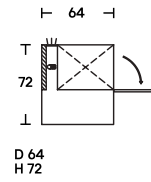

Dimensions

Finishes

Top and doors in matt or glossy lacquer in the colours: black, white, white SW, linen, sand, clay, burgundy, pink, dark green, mustard yellow, brick red and navy blue; eucalyptus, black eucalyptus and dark-stained walnut veneer

Sides in shiny mirrored AISI304 stainless steel.

Interiors in white microembossed finish.

Technical back-end system with back-lighting and cable organization.

Top and doors | Glossy lacquered

LL02	LL09	LL10	LL12	LL15	LL23
LL24	LL20	LL21	LL22	LL25	LL06

Top and doors | Matt lacquered

LO73	LO74	LO75	LO76	LO81	LO91
LO92	LO88	LO89	LO93	LO90	LO72

Top and doors | Wood

ES47	ES48	ES59			

Sides

MT01