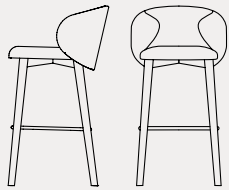

Tuka

CB1994
46x57 H81 cm

CB2117
55x56 H76 HB65 cm

CB2113
69x71 H72 HS43 HB64 cm

CB1997
55x56 H88 HS65 cm

CB1998
55x56 H98 HS76 cm

CB1993
46x57 H81 cm

CB1999
55x56 H76 HB65 cm

CB2114
69x71 H72 HS43 HB64 cm

CB2127 180 | CB2127 360
56,5x59 H78 HB69,5 cm

CB2126
56,5x59 H83(73) HS56,5(46,5)
HB74,5(64,5) cm

CB1995
55x56 H88 HS65 cm

CB1996
55x56 H98 HS76 cm

sedute | seating

Tuka sedie | *chairs*

CB1994 sedia | faggio P132 grafite / tessuto Mat SLQ grigio
chair | beech P132 graphite / Mat fabric SLQ grey

CB1999 sedia | metallo P15 nero opaco / tessuto Cros SLF bordeaux
chair | metal P15 matt black / Cros fabric SLF burgundy