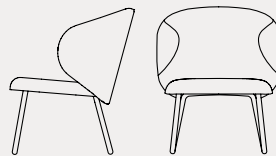

Tuka

CB1994
46x57 H81 cm

CB2117
55x56 H76 HB65 cm

CB2113
69x71 H72 HS43 HB64 cm

CB1997
55x56 H88 HS65 cm

CB1998
55x56 H98 HS76 cm

CB1993
46x57 H81 cm

CB1999
55x56 H76 HB65 cm

CB2114
69x71 H72 HS43 HB64 cm

CB2127 180 | CB2127 360
56,5x59 H78 HB69,5 cm

CB2126
56,5x59 H83(73) HS56,5(46,5)
HB74,5(64,5) cm

CB1995
55x56 H88 HS65 cm

CB1996
55x56 H98 HS76 cm

sedute | seating

Tuka sedie | *chairs*

CB1994 sedia | faggio P132 grafite / tessuto Mat SLQ grigio
chair | beech P132 graphite / Mat fabric SLQ grey

CB1999 sedia | metallo P15 nero opaco / tessuto Cros SLF bordeaux
chair | metal P15 matt black / Cros fabric SLF burgundy