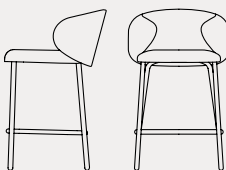

Tuka

CB1994
46x57 H81 cm

CB2117
55x56 H76 HB65 cm

CB2113
69x71 H72 HS43 HB64 cm

CB1997
55x56 H88 HS65 cm

CB1998
55x56 H98 HS76 cm

CB1993
46x57 H81 cm

CB1999
55x56 H76 HB65 cm

CB2114
69x71 H72 HS43 HB64 cm

CB2127 180 | CB2127 360
56,5x59 H78 HB69,5 cm

CB2126
56,5x59 H83(73) HS56,5(46,5)
HB74,5(64,5) cm

CB1995
55x56 H88 HS65 cm

CB1996
55x56 H98 HS76 cm

sedute | seating

Tuka sedie | *chairs*

CB1994 sedia | faggio P132 grafite / tessuto Mat SLQ grigio
chair | beech P132 graphite / Mat fabric SLQ grey

CB1999 sedia | metallo P15 nero opaco / tessuto Cros SLF bordeaux
chair | metal P15 matt black / Cros fabric SLF burgundy