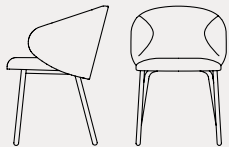

Tuka

CB1994
46x57 H81 cm

CB2117
55x56 H76 HB65 cm

CB2113
69x71 H72 HS43 HB64 cm

CB1997
55x56 H88 HS65 cm

CB1998
55x56 H98 HS76 cm

CB1993
46x57 H81 cm

CB1999
55x56 H76 HB65 cm

CB2114
69x71 H72 HS43 HB64 cm

CB2127 180 | CB2127 360
56,5x59 H78 HB69,5 cm

CB2126
56,5x59 H83(73) HS56,5(46,5)
HB74,5(64,5) cm

CB1995
55x56 H88 HS65 cm

CB1996
55x56 H98 HS76 cm

sedute | seating

Tuka sedie | *chairs*

CB1994 sedia | faggio P132 grafite / tessuto Mat SLQ grigio
chair | beech P132 graphite / Mat fabric SLQ grey

CB1999 sedia | metallo P15 nero opaco / tessuto Cros SLF bordeaux
chair | metal P15 matt black / Cros fabric SLF burgundy