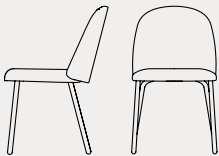

Tuka

CB1994
46x57 H81 cm

CB2117
55x56 H76 HB65 cm

CB2113
69x71 H72 HS43 HB64 cm

CB1997
55x56 H88 HS65 cm

CB1998
55x56 H98 HS76 cm

CB1993
46x57 H81 cm

CB1999
55x56 H76 HB65 cm

CB2114
69x71 H72 HS43 HB64 cm

CB2127 180 | CB2127 360
56,5x59 H78 HB69,5 cm

CB2126
56,5x59 H83(73) HS56,5(46,5)
HB74,5(64,5) cm

CB1995
55x56 H88 HS65 cm

CB1996
55x56 H98 HS76 cm

sedute | seating

Tuka sedie | *chairs*

CB1994 sedia | faggio P132 grafite / tessuto Mat SLQ grigio
chair | beech P132 graphite / Mat fabric SLQ grey

CB1999 sedia | metallo P15 nero opaco / tessuto Cros SLF bordeaux
chair | metal P15 matt black / Cros fabric SLF burgundy