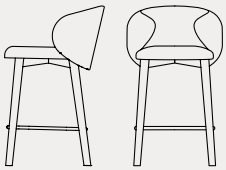

Tuka

CB1994
46x57 H81 cm

CB2117
55x56 H76 HB65 cm

CB2113
69x71 H72 HS43 HB64 cm

CB1997
55x56 H88 HS65 cm

CB1998
55x56 H98 HS76 cm

CB1993
46x57 H81 cm

CB1999
55x56 H76 HB65 cm

CB2114
69x71 H72 HS43 HB64 cm

CB2127 180 | CB2127 360
56,5x59 H78 HB69,5 cm

CB2126
56,5x59 H83(73) HS56,5(46,5)
HB74,5(64,5) cm

CB1995
55x56 H88 HS65 cm

CB1996
55x56 H98 HS76 cm

sedute | seating

Tuka sedie | *chairs*

CB1994 sedia | faggio P132 grafite / tessuto Mat SLQ grigio
chair | beech P132 graphite / Mat fabric SLQ grey

CB1999 sedia | metallo P15 nero opaco / tessuto Cros SLF bordeaux
chair | metal P15 matt black / Cros fabric SLF burgundy