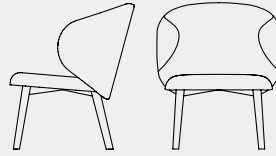

Tuka

CB1994
46x57 H81 cm

CB2117
55x56 H76 HB65 cm

CB2113
69x71 H72 HS43 HB64 cm

CB1997
55x56 H88 HS65 cm

CB1998
55x56 H98 HS76 cm

CB1993
46x57 H81 cm

CB1999
55x56 H76 HB65 cm

CB2114
69x71 H72 HS43 HB64 cm

CB2127 180 | CB2127 360
56,5x59 H78 HB69,5 cm

CB2126
56,5x59 H83(73) HS56,5(46,5)
HB74,5(64,5) cm

CB1995
55x56 H88 HS65 cm

CB1996
55x56 H98 HS76 cm

sedute | seating

Tuka sedie | *chairs*

CB1994 sedia | faggio P132 grafite / tessuto Mat SLQ grigio
chair | beech P132 graphite / Mat fabric SLQ grey

CB1999 sedia | metallo P15 nero opaco / tessuto Cros SLF bordeaux
chair | metal P15 matt black / Cros fabric SLF burgundy