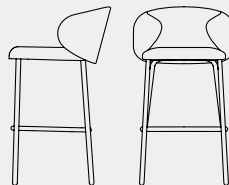

Tuka

CB1994
46x57 H81 cm

CB2117
55x56 H76 HB65 cm

CB2113
69x71 H72 HS43 HB64 cm

CB1997
55x56 H88 HS65 cm

CB1998
55x56 H98 HS76 cm

CB1993
46x57 H81 cm

CB1999
55x56 H76 HB65 cm

CB2114
69x71 H72 HS43 HB64 cm

CB2127 180 | CB2127 360
56,5x59 H78 HB69,5 cm

CB2126
56,5x59 H83(73) HS56,5(46,5)
HB74,5(64,5) cm

CB1995
55x56 H88 HS65 cm

CB1996
55x56 H98 HS76 cm

sedute | seating

Tuka sedie | *chairs*

CB1994 sedia | faggio P132 grafite / tessuto Mat SLQ grigio
chair | beech P132 graphite / Mat fabric SLQ grey

CB1999 sedia | metallo P15 nero opaco / tessuto Cros SLF bordeaux
chair | metal P15 matt black / Cros fabric SLF burgundy