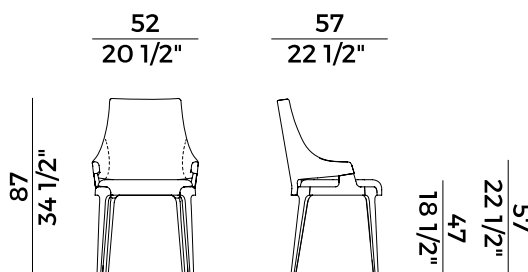

Informazioni tecniche \ *Technical information*

Descrizione tecnica \ *Technical description*

Sedia imbottita con struttura in frassino o in noce Canaletto. Finiture e rivestimenti di collezione. Prodotto disponibile in versione bimaterica.

Upholstered chair with ash wood or Canaletto walnut frame. Finishes and coverings as per collection. Product available in bimaterial version.

Dimensioni \ *Dimensions*

Consumi stoffe \ *Fabric and leather requirements*

FABRIC / LEATHER REQUIREMENTS

	x1	x2
H 140	ml 1,62	ml 2,72
LEATHER	m² 2,90	

FABRIC / LEATHER REQUIREMENTS

	x1	x2
H 140	yd 1,80	yd 3,00
LEATHER	ft² 32	

BIMATERIAL

1. OUTER BACKREST

	x1	x2
LEATHER	m² 1,12	

1. OUTER BACKREST

	x1	x2
LEATHER	ft² 13	

2. SEAT AND INTERNAL BACKREST

	x1	x2
H 140	ml 0,86	ml 1,72

2. SEAT AND INTERNAL BACKREST

	x1	x2
H 140	yd 0,95	yd 1,90

PACKAGING

1 x box = m³ 0.33
gross weight - Kg 12