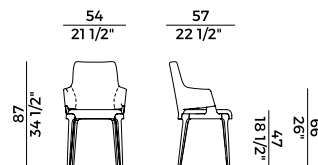

942/PB7
poltrona \ armchair