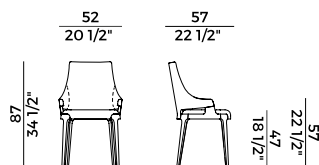

942/7
sedia \ chair