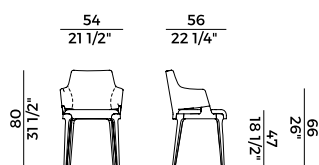

942/PB
poltrona \ armchair