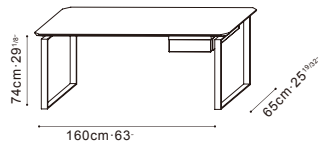

VERGE DESK

C05A0801 Desk

Darkened Steel Base, Top Available in:

Black Walnut