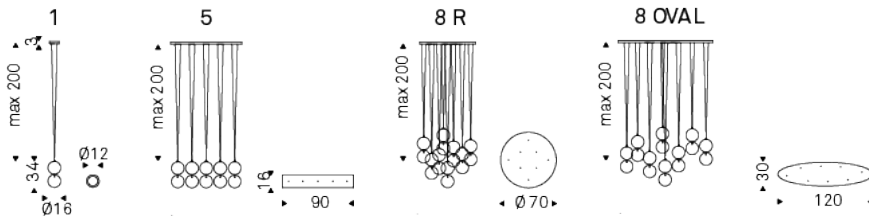

APOLLO

Design: Oriano Favaretto

Product description

Ceiling lamp with lampshade made of 2 borosilicate glass spheres. Lower sphere in transparent glass and upper sphere in transparent glass or painted chrome, copper, bronze. Ceiling fixing in stainless steel. S1: single plate. S5: rectangular ceiling plate for 5 lampshades. S8R: round ceiling plate for 8 lampshades. S8oval: oval ceiling plate for 8 lampshades. Bulb included.

APOLLO

Design: Oriano Favaretto

Dimension

Lamp

model APOLLO 1

APOLLO

Design: Oriano Favaretto

Finishes: lampshade