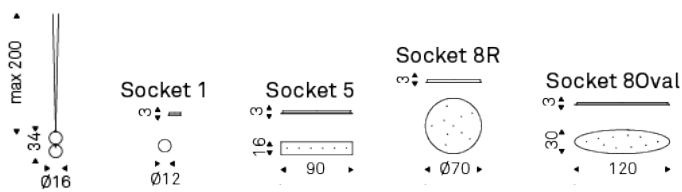

APOLLO

Design: Oriano Favaretto

Product description

Ceiling lamp with lampshade made of 2 borosilicate glass spheres. Lower sphere in transparent glass and upper sphere in transparent glass or painted chrome, copper, bronze. Ceiling fixing in stainless steel. S1: single plate. S5: rectangular ceiling plate for 5 lampshades. S8R: round ceiling plate for 8 lampshades. S8oval: oval ceiling plate for 8 lampshades. Bulb included.

APOLLO

Design: Oriano Favaretto

Dimension

Lamp

model APOLLO 1

APOLLO

Design: Oriano Favaretto

Finishes: lampshade