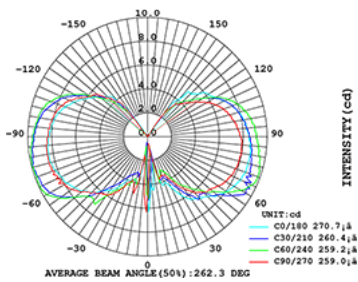

APOLLO

Design: Oriano Favaretto

Product description

Ceiling lamp with lampshade made of 2 borosilicate glass spheres. Lower sphere in transparent glass and upper sphere in transparent glass or painted chrome, copper, bronze. Ceiling fixing in stainless steel. S1: single plate. S5: rectangular ceiling plate for 5 lampshades. S8R: round ceiling plate for 8 lampshades. S8oval: oval ceiling plate for 8 lampshades. Bulb included.

APOLLO

Design: Oriano Favaretto

Dimension

Lamp

model APOLLO 1

APOLLO

Design: Oriano Favaretto

Finishes: lampshade