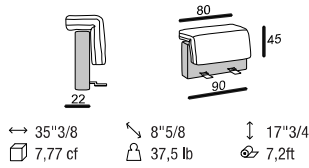

Set mix padded back 35"3/8 and low backrest cushion 31"1/2

Set mix schiena imbottita 90 e cuscino schienale low 80

Cod. QXIB2