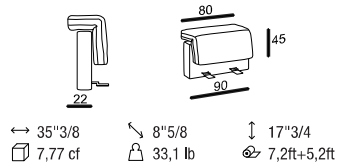

Set padded back 35"3/8 and low backrest cushion

31"1/2

Set schiena imbottita 90 e cuscino schienale low 80

Cod. QHIB2