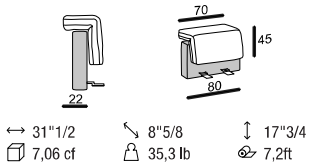

Ada back cushions mix | Ada set schienali mix

Set mix padded back 31"1/2 and low backrest cushion 27"1/2

Set mix schiena imbottita 80 e cuscino schienale low 70

Cod. QXIB1