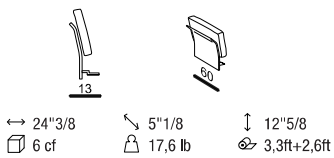

Set low slim back 23"5/8 and armrest cushion

Set schiena slim bassa 60 e cuscino bracciolo

Cod. QHBC1