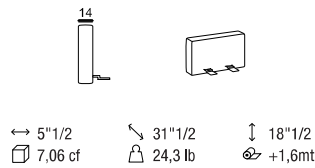

Upholstered armrest

Bracciolo imbottito

Cod. ZE080