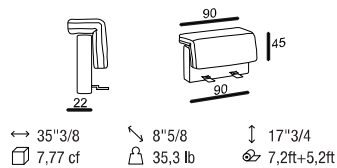

Set padded back 35"3/8 and low backrest cushion

35"3/8

Set schiena imbottita 90 e cuscino schienale low 90

Cod. QHIC2