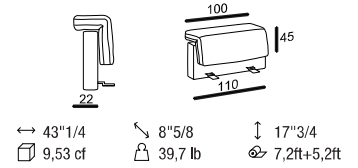

Set padded back 43"1/4 and low backrest cushion

39"3/8

Set schiena imbottita 110 e cuscino schienale low 100

Cod. QHIB4