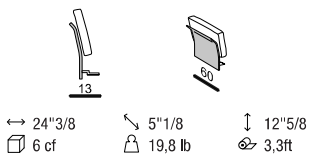

Set mix low slim back 23"5/8 and armrest cushion

Set mix schiena slim bassa 60 e cuscino bracciolo

Cod. QXBC1