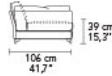

BIG BAHIA Divani.
Sofas.

Art. DBH H212
L/W 212 H 77 P/D 106
W 83,5" H 30,3" D 41,7"

Art. DBH H232
L/W 232 H 77 P/D 106
W 91,3" H 30,3" D 41,7"