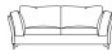

BIG BAHIA Divani.
Sofas.

Art. DBH H212
L/W 212 H 77 P/D 106
W 83,5" H 30,3" D 41,7"

Art. DBH H232
L/W 232 H 77 P/D 106
W 91,3" H 30,3" D 41,7"