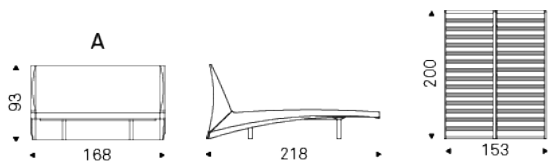

DYLAN

Design: Andrea Lucatello

Dimension