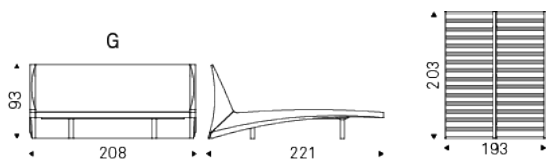

DYLAN

Design: Andrea Lucatello

Dimension