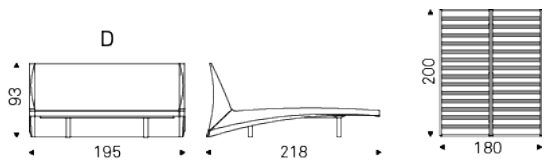

DYLAN

Design: Andrea Lucatello

Dimension