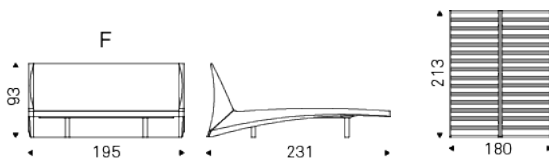

DYLAN

Design: Andrea Lucatello

Dimension