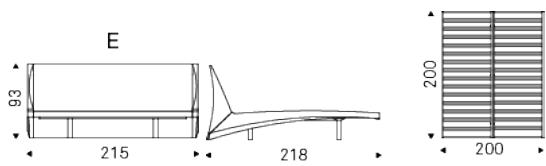

DYLAN

Design: Andrea Lucatello

Dimension