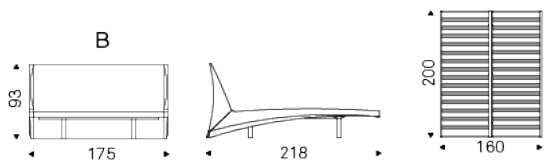

DYLAN

Design: Andrea Lucatello

Dimension