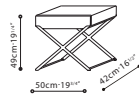

ENZO / TOP: Walnut veneer w/solid Walnut edges and rail caps. FRAME: Black metallic painted steel frame. FEATURES: C06A1202 w/ Drawer. FINISHES: Available in Black Walnut or Brown Walnut.

C06A1201

C06A1202