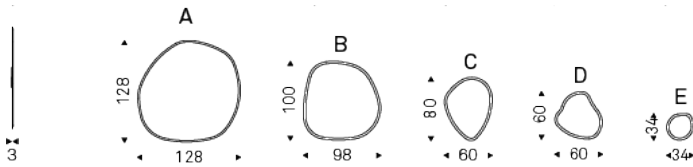

### Product description

Wall mirror in mirrored, smoked grey or bronze mirrored glass with bevelled edges. Wall bracket with fixing possibilities in different positions.

## Dimension