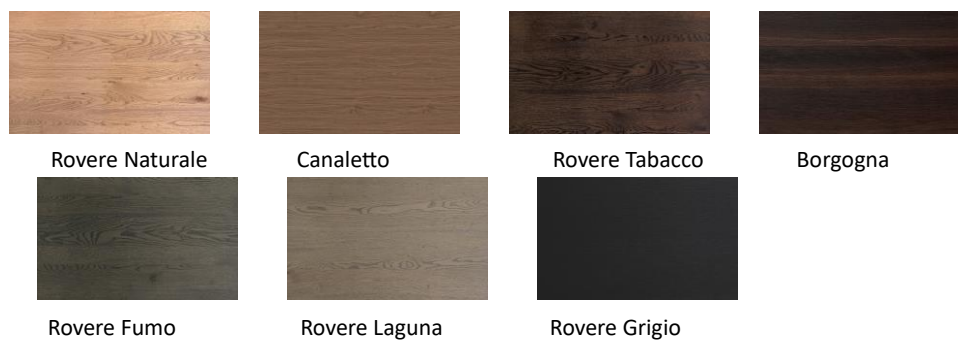

Finiture ^{EN} **Finishes**

Inari

Designer
Philippe Tabet

PIANCA

PIANCA

Structure

Open pore Matt Lacquered

Woods