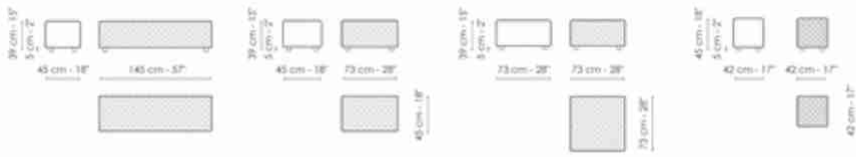

BONALDO

Intrecci

By paying attention to every single detail, the Intrecci pouf collection expresses the authentic values of Made in Italy, the true implicit content of every Bonaldo product. The woven seams, which represent an elegant ornamental decoration, embellish the covering of a design object

Data sheet

Pouf 145x45
 Width:145cm
 Depth:45cm
 Height:39cm

Pouf 73x45
 Width:73cm
 Depth:45cm
 Height:39cm

Pouf 73x73
 Width:73cm
 Depth:73cm
 Height:39cm

Pouf 42x42
 Width:42cm
 Depth:42cm
 Height:45cm