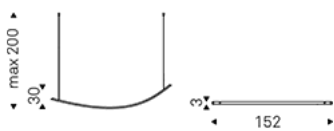

KATANA

Design: Giorgio Cattelan

Product description

Ceiling lamp in titanium (GFM11) embossed lacquered steel frame. Ceiling plate in titanium (GFM11) embossed lacquered steel. Led lights. Optional: remote control and receiver.

KATANA

Design: Giorgio Cattelan

Dimension

1 UP

1 DOWN

L UP

L DOWN

Socket 2/4