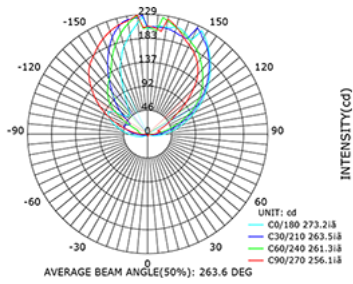

Socket 2/4

model KATANA 1 DOWN