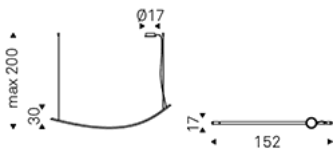

KATANA

Design: Giorgio Cattelan

Product description

Ceiling lamp in titanium (GFM11) embossed lacquered steel frame. Ceiling plate in titanium (GFM11) embossed lacquered steel. Led lights. Optional: remote control and receiver.

KATANA

Design: Giorgio Cattelan

Dimension

1 UP

1 DOWN

L UP

L DOWN

Socket 2/4