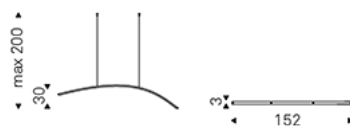

KATANA

Design: Giorgio Cattelan

Product description

Ceiling lamp in titanium (GFM11) embossed lacquered steel frame. Ceiling plate in titanium (GFM11) embossed lacquered steel. Led lights. Optional: remote control and receiver.

KATANA

Design: Giorgio Cattelan

Dimension

1 UP

1 DOWN

L UP

L DOWN

Socket 2/4