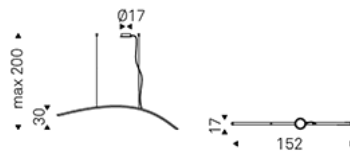

KATANA

Design: Giorgio Cattelan

Product description

Ceiling lamp in titanium (GFM11) embossed lacquered steel frame. Ceiling plate in titanium (GFM11) embossed lacquered steel. Led lights. Optional: remote control and receiver.

KATANA

Design: Giorgio Cattelan

Dimension

1 UP

1 DOWN

L UP

L DOWN

Socket 2/4