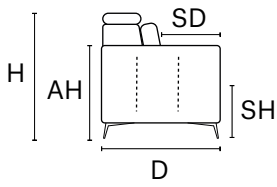

Thin stitch standard

Thick stitch option

Decor stitch option

Decor Stitch:
Tipe A

LEATHER COLOR SHADE DIFFERENCES: The model upholstered with some Natural leather such as Maya, Moss, Carees and Sensation, could present in some area differences in color tones of about 5%. Such differences are not to be considered defect but an expression of the natural characteristic of the cowhide. The company reserves the right without prior notice to make technical sheets changes and/or materials for quality product improvement. Leather sofas are a handmade product and according to the leather covering selected there could be a measurement tolerance of about 2 inches (cm 5) on each sku.

REV. 002 DEL 28/10/2020 | Pag. 2 of 2

D 44" MD 71" H 35" AH 26" SH 19" SD 22" MH 41"

MAXI SEAT (version of the group have the same seat width)

W 82"
V 106 + V108 SOFA MAXI RCL ELETTRIC
HEAD-FOOT

W 41"
V106 LHF ARMCHAIR MAXI RECLINER
HEAD AND FOOT
V121 LHF ARMCHAIR MAXI
ONLY ELECTRIC HEADREST