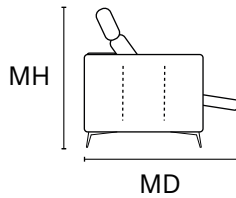

REV. 002 DEL 28/10/2020 | Pag. 2 of 2

D 44" MD 71" H 35" AH 26" SH 19" SD 22" MH 41"

MAXI SEAT (version of the group have the same seat width)

W 82"
V 106 + V108 SOFA MAXI RCL ELETTRIC
HEAD-FOOT

W 41"
V106 LHF ARMCHAIR MAXI RECLINER
HEAD AND FOOT
V121 LHF ARMCHAIR MAXI
ONLY ELECTRIC HEADREST