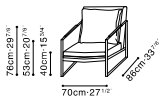

# LEMAN

C0255050 Chair

Darkened Steel Frame, Available in:

Sky Anchor Blue (D)  
SKY-03

Eco Leather Dusk (P)  
FC-08

Leather Black (R)  
R-02

Leather Light Brown (R)  
R-05

Leather Army Brown (R)  
RS-26