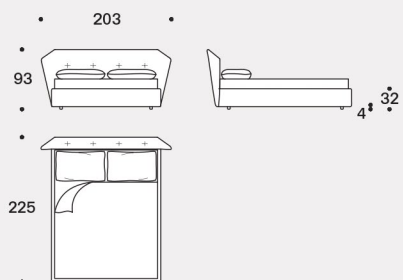

## Feet

In 16 mm wire drawn, black nickel finish for Air version.

In wood black painted h 4 cm for Box version.

Misura rete / Size for bed base / **160x200 cm**

New York AIR

**153x203 cm**

**180x200 cm**

**193x203 cm**

Misura rete / Size for bed base / **160x200 cm**

New York BOX

**153x203 cm**

**180x200 cm**

**193x203 cm**