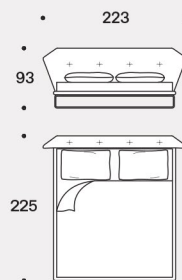

## Feet

In 16 mm wire drawn, black nickel finish for Air version.

In wood black painted h 4 cm for Box version.

Misura rete / Size for bed base / **160x200 cm**

New York AIR

**153x203 cm**

**180x200 cm**

**193x203 cm**

Misura rete / Size for bed base / **160x200 cm**

New York BOX

**153x203 cm**

**180x200 cm**

**193x203 cm**