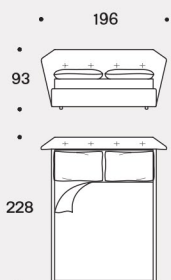

## Feet

In 16 mm wire drawn, black nickel finish for Air version.

In wood black painted h 4 cm for Box version.

Misura rete / Size for bed base / **160x200 cm**

New York AIR

**153x203 cm**

**180x200 cm**

**193x203 cm**

Misura rete / Size for bed base / **160x200 cm**

New York BOX

**153x203 cm**

**180x200 cm**

**193x203 cm**