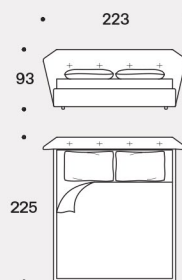

## Feet

In 16 mm wire drawn, black nickel finish for Air version.

In wood black painted h 4 cm for Box version.

Misura rete / Size for bed base / **160x200 cm**

New York AIR

**153x203 cm**

**180x200 cm**

**193x203 cm**

Misura rete / Size for bed base / **160x200 cm**

New York BOX

**153x203 cm**

**180x200 cm**

**193x203 cm**