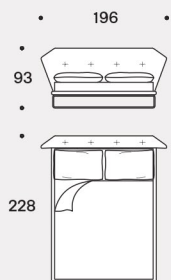

## Feet

In 16 mm wire drawn, black nickel finish for Air version.

In wood black painted h 4 cm for Box version.

Misura rete / Size for bed base / **160x200 cm**

New York AIR

**153x203 cm**

**180x200 cm**

**193x203 cm**

Misura rete / Size for bed base / **160x200 cm**

New York BOX

**153x203 cm**

**180x200 cm**

**193x203 cm**