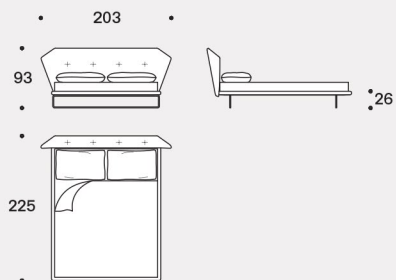

## Feet

In 16 mm wire drawn, black nickel finish for Air version.

In wood black painted h 4 cm for Box version.

Misura rete / Size for bed base / **160x200 cm**

New York AIR

**153x203 cm**

**180x200 cm**

**193x203 cm**

Misura rete / Size for bed base / **160x200 cm**

New York BOX

**153x203 cm**

**180x200 cm**

**193x203 cm**