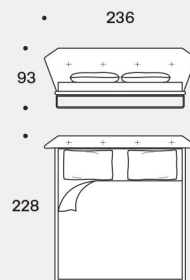

## Feet

In 16 mm wire drawn, black nickel finish for Air version.

In wood black painted h 4 cm for Box version.

Misura rete / Size for bed base / **160x200 cm**

New York AIR

**153x203 cm**

**180x200 cm**

**193x203 cm**

Misura rete / Size for bed base / **160x200 cm**

New York BOX

**153x203 cm**

**180x200 cm**

**193x203 cm**