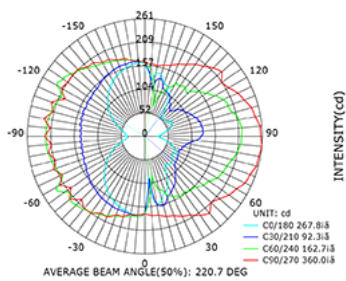

MAGELLANO

Design: Giorgio Cattelan

Dimension

Socket 2/3

model MAGELLANO 1

MAGELLANO

Design: Giorgio Cattelan

Finishes: frame