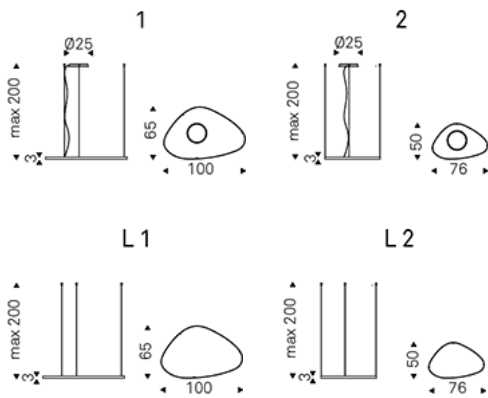

MAGELLANO

Design: Giorgio Cattelan

Product description

Ceiling lamp in titanium (GFM11) embossed lacquered steel frame. Ceiling plate in titanium (GFM11) embossed lacquered steel. Led lights. Optional: remote control and receiver.

MAGELLANO

Design: Giorgio Cattelan

Dimension

Socket 2/3

model MAGELLANO 1

MAGELLANO

Design: Giorgio Cattelan

Finishes: frame