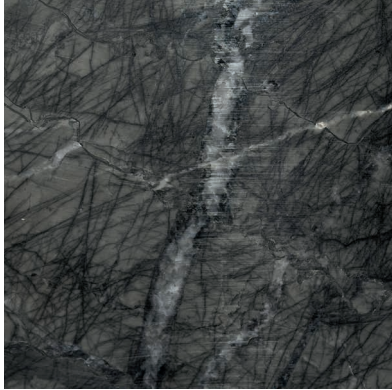

**Base in legno
Wood base**

termotrattato nero
heath-treated black

tabacco
tobacco

**Piano in vetro fuso retroverniciato
Back-painted fused glass top**

nero brillante
brilliant black

marrone brillante
brilliant brown

FINITURE
FINISHES

Piano in vetro fuso retroverniciato (finitura semi-trasparente)
Back-painted fused glass top (semi-transparent finish)

fumo
smoke grey

blu
blue

ambra
amber

naturale effetto satinato
natural satin finish

**FINITURE
FINISHES**

**Piano in marmo
Marble top**

grigio carnico
carnico grey

mystic brown
mystic brown

manhattan
manhattan

calacatta royal
calacatta royal