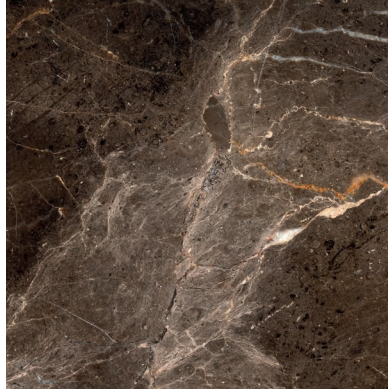

Coffee table with 12 mm fused and tempered glass top, back-painted with semi-transparent finishes or with metallic paints. Top available also in marble. Solid wood structure available in Tobacco or heat-treated black finish.

**Base in legno
Wood base**

termotrattato nero
heath-treated black

tabacco
tobacco

**Piano in vetro fuso retroverniciato
Back-painted fused glass top**

nero brillante
brilliant black

marrone brillante
brilliant brown

FINITURE
FINISHES

Piano in vetro fuso retroverniciato (finitura semi-trasparente)
Back-painted fused glass top (semi-transparent finish)

fumo
smoke grey

blu
blue

ambra
amber

naturale effetto satinato
natural satin finish

**FINITURE
FINISHES**

**Piano in marmo
Marble top**

grigio carnico
carnico grey

mystic brown
mystic brown

manhattan
manhattan

calacatta royal
calacatta royal