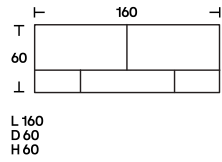

Dimensions

Finishes

Flap doors, matt or glossy lacquer in the colours: black, white, white SW, linen, sand, clay, burgundy, pink, dark green, mustard yellow, brick red and navy blue; veneer version in eucalyptus, black eucalyptus and dark-stained walnut.