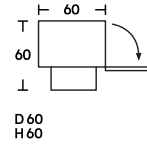

Dimensions

Finishes

Flap doors, matt or glossy lacquer in the colours: black, white, white SW, linen, sand, clay, burgundy, pink, dark green, mustard yellow, brick red and navy blue; veneer version in eucalyptus, black eucalyptus and dark-stained walnut.