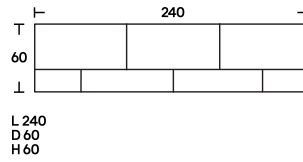

Dimensions

Finishes

Flap doors, matt or glossy lacquer in the colours: black, white, white SW, linen, sand, clay, burgundy, pink, dark green, mustard yellow, brick red and navy blue; veneer version in eucalyptus, black eucalyptus and dark-stained walnut.