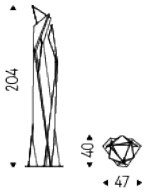

## Product description

Floor lamp with frame in embossed titanium (GFM11), bronze (GFM18) or pearl (GFM70) varnished steel and black base. In 110V version bulb not included.

# THRILLER

Design: Andrea Lucatello

Dimension