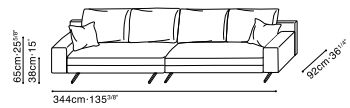

SAMPLE CONFIGURATIONS

C01D0208 + C01D0209