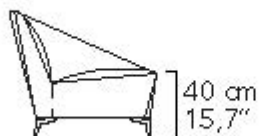

Designer Giuseppe Bavuso, year 2021

Zoe a comfortable lounge area. the zoe seating doubles its elegant forms and comfort with a two-seat version.

The oblique shape of the armrest wraps the seat, offering a sense of intimacy and protection: zoe conquers spaces with its formal elegance. Inserted in the hall of a hotel, it makes moments of waiting more comfortable and enjoyable.

Zoe

Wooden frame covered with polyurethane foam of different densities and polyester fiber lining. Polished or painted cast aluminium feet. Leather or fabric covers.

Technical sheet

Art. DZO2
L/W 150 H 73 P/D 84
W 59'' H 28,7'' D 33,1''