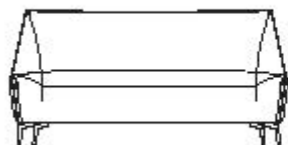

Designer Giuseppe Bavuso, year 2021

Zoe a comfortable lounge area. the zoe seating doubles its elegant forms and comfort with a two-seat version.

The oblique shape of the armrest wraps the seat, offering a sense of intimacy and protection: zoe conquers spaces with its formal elegance. Inserted in the hall of a hotel, it makes moments of waiting more comfortable and enjoyable.

Zoe

Wooden frame covered with polyurethane foam of different densities and polyester fiber lining. Polished or painted cast aluminium feet. Leather or fabric covers.

Technical sheet

Art. DZO2
L/W 150 H 73 P/D 84
W 59'' H 28,7'' D 33,1''